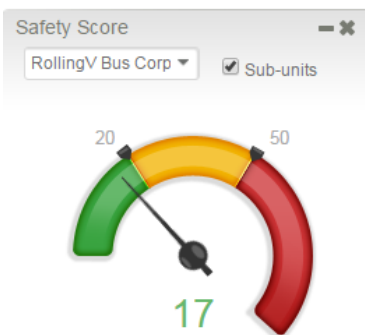

ROLLING V  
BUS CORPORATION

Directory

*Fleet Elite 2016* 1  
*Health Emergencies* 2  
*May Meeting Schedule* 2

**GREENROAD™**  
Delivering the best drivers on the road

Congrats to our Fleet Elite For 2016